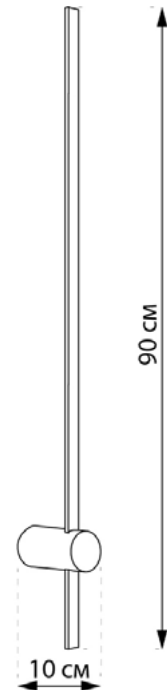

ARROW

420190.05.91

Length:	60 cm
Lampholder / Socket:	LED
Number of light sources:	1
Max. wattage:	7 W
Color temperature:	3000 K (Kelvin)
Voltage:	220 V (volt)
Material:	metal
Color:	black
Lamp included:	yes
Protection class:	IP20