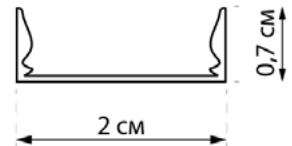

ARROW

420190.05.91

Length:	60 cm
Lampholder / Socket:	LED
Number of light sources:	1
Max. wattage:	7 W
Color temperature:	3000 K (Kelvin)
Voltage:	220 V (volt)
Material:	metal
Color:	black
Lamp included:	yes
Protection class:	IP20