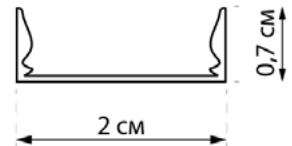

ARROW

420190.05.92

Length:	60 cm
Lampholder / Socket:	LED
Number of light sources:	1
Max. wattage:	7 W
Color temperature:	4000 K (Kelvin)
Voltage:	220 V (volt)
Material:	metal
Color:	black
Lamp included:	yes
Protection class:	IP20