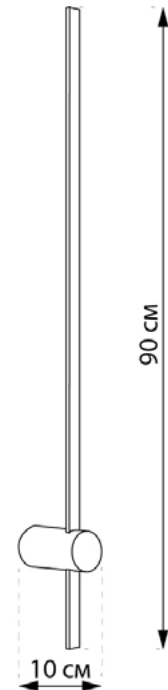

ARROW

420190.05.92

Length:	60 cm
Lampholder / Socket:	LED
Number of light sources:	1
Max. wattage:	7 W
Color temperature:	4000 K (Kelvin)
Voltage:	220 V (volt)
Material:	metal
Color:	black
Lamp included:	yes
Protection class:	IP20