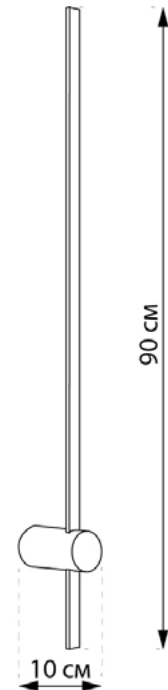

ARROW

420190.05.93

Length:	60 cm
Lampholder / Socket:	LED
Number of light sources:	1
Max. wattage:	7 W
Color temperature:	6000 K (Kelvin)
Voltage:	220 V (volt)
Material:	metal
Color:	black
Lamp included:	yes
Protection class:	IP20