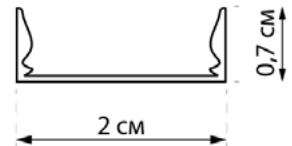

ARROW

420190.05.93

Length:	60 cm
Lampholder / Socket:	LED
Number of light sources:	1
Max. wattage:	7 W
Color temperature:	6000 K (Kelvin)
Voltage:	220 V (volt)
Material:	metal
Color:	black
Lamp included:	yes
Protection class:	IP20