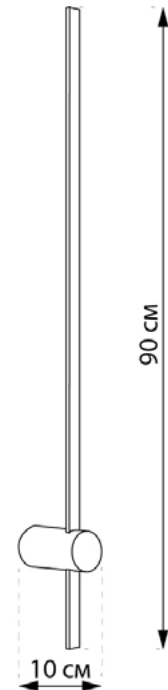

ARROW

420190.12.91

Length:	60 cm
Lampholder / Socket:	LED
Number of light sources:	1
Max. wattage:	7 W
Color temperature:	3000 K (Kelvin)
Voltage:	220 V (volt)
Material:	metal
Color:	black
Lamp included:	yes
Protection class:	IP20