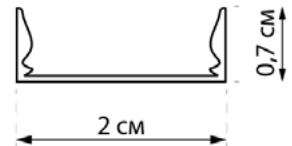

ARROW

420190.12.91

Length:	60 cm
Lampholder / Socket:	LED
Number of light sources:	1
Max. wattage:	7 W
Color temperature:	3000 K (Kelvin)
Voltage:	220 V (volt)
Material:	metal
Color:	black
Lamp included:	yes
Protection class:	IP20