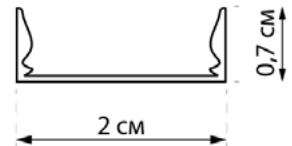

ARROW

420190.12.92

Length:	60 cm
Lampholder / Socket:	LED
Number of light sources:	1
Max. wattage:	7 W
Color temperature:	4000 K (Kelvin)
Voltage:	220 V (volt)
Material:	metal
Color:	black
Lamp included:	yes
Protection class:	IP20