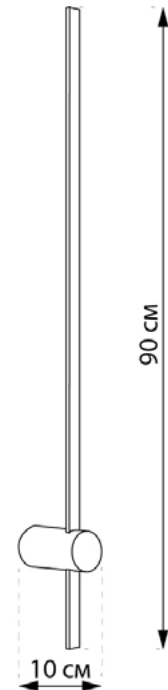

ARROW

420190.12.92

Length:	60 cm
Lampholder / Socket:	LED
Number of light sources:	1
Max. wattage:	7 W
Color temperature:	4000 K (Kelvin)
Voltage:	220 V (volt)
Material:	metal
Color:	black
Lamp included:	yes
Protection class:	IP20