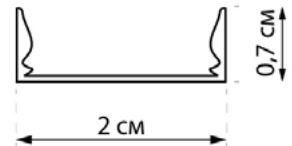

ARROW

420190.12.93

Length:	60 cm
Lampholder / Socket:	LED
Number of light sources:	1
Max. wattage:	7 W
Color temperature:	6000 K (Kelvin)
Voltage:	220 V (volt)
Material:	metal
Color:	black
Lamp included:	yes
Protection class:	IP20