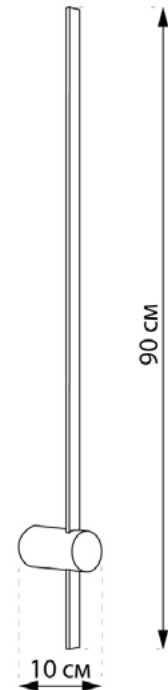

ARROW

420190.12.93

Length:	60 cm
Lampholder / Socket:	LED
Number of light sources:	1
Max. wattage:	7 W
Color temperature:	6000 K (Kelvin)
Voltage:	220 V (volt)
Material:	metal
Color:	black
Lamp included:	yes
Protection class:	IP20