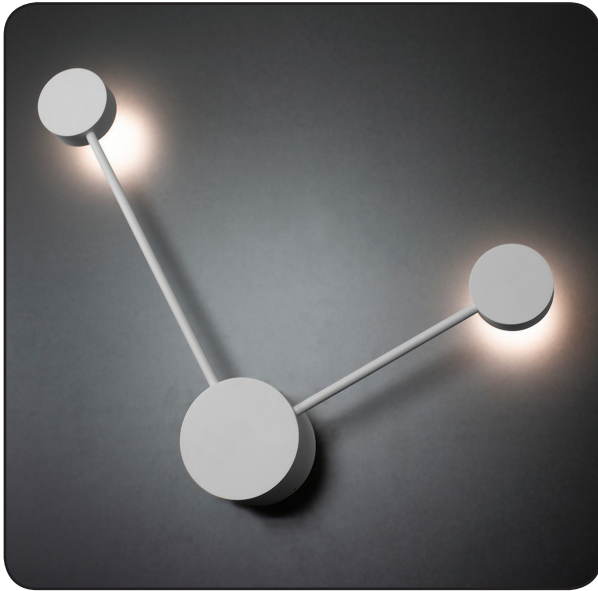

Wall lamp Antenna

Antenna

422252.OI.91

Length:	52 cm
Lampholder / Socket:	LED
Number of light sources:	2
Max. wattage:	4 W
Color temperature:	3000 K (Kelvin)
Voltage:	220 V (volt)
Material:	metal
Color:	white
Lamp included:	yes
Protection class:	IP20
Class:	II