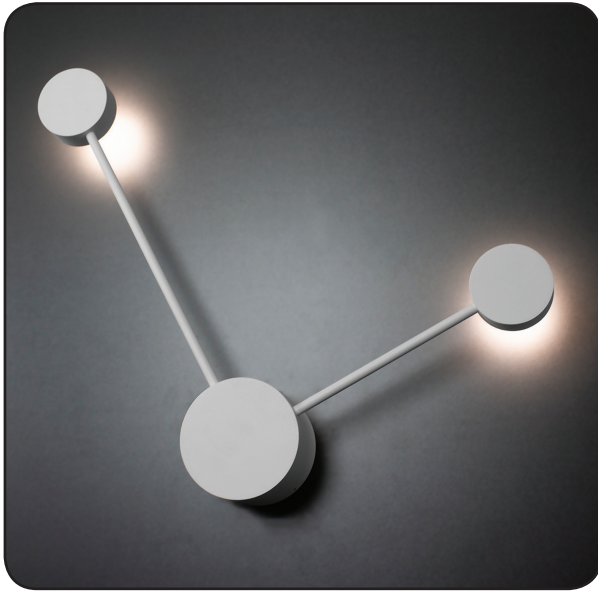

Wall lamp Antenna

Antenna

422252.OI.92

Length:	52 cm
Lampholder / Socket:	LED
Number of light sources:	2
Max. wattage:	4 W
Color temperature:	4000 K (Kelvin)
Voltage:	220 V (volt)
Material:	metal
Color:	white
Lamp included:	yes
Protection class:	IP20
Class:	II