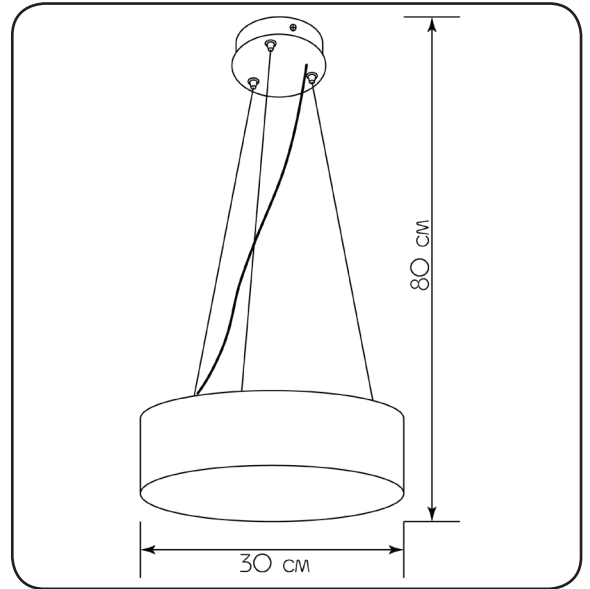

Designer chandeliera

Imperium Light

Washer

425130.05.91

Height:	80 cm
Diameter:	30 cm
Lampholder / Socket:	LED
Number of light sources:	1
Max. wattage:	20 W
Color temperature:	3000 K (Kelvin)
Voltage:	220 V (volt)
Material:	metal
Color:	black
Lamp included:	yes
Protection class:	IP20
Class:	II