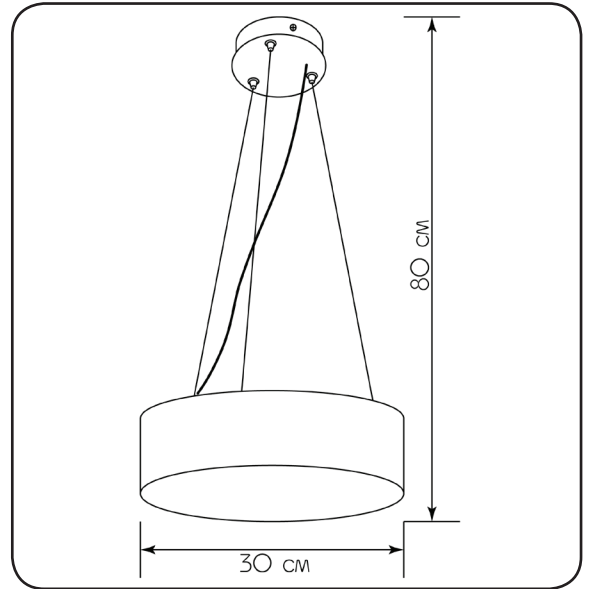

Designer chandeliera

Imperium Light

Washer

425130.05.92

| | |
|--------------------------|-----------------|
| Height: | 80 cm |
| Diameter: | 30 cm |
| Lampholder / Socket: | LED |
| Number of light sources: | 1 |
| Max. wattage: | 20 W |
| Color temperature: | 4000 K (Kelvin) |
| Voltage: | 220 V (volt) |
| Material: | metal |
| Color: | black |
| Lamp included: | yes |
| Protection class: | IP20 |
| Class: | II |