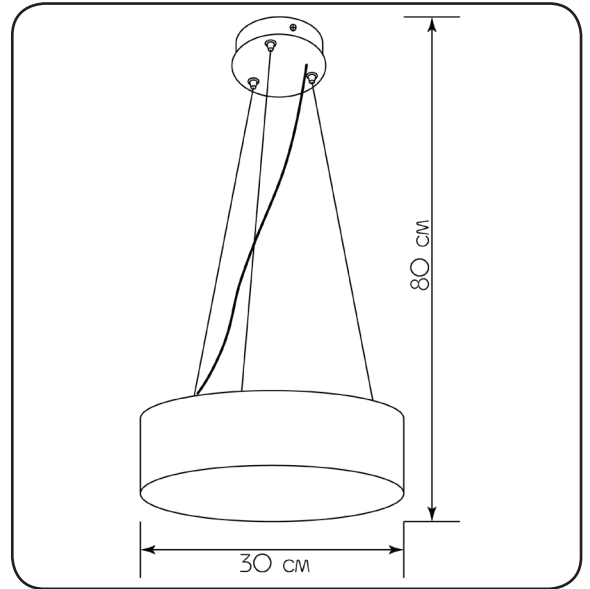

Designer chandeliera

Imperium Light

Washer

425130.05.93

| | |
|--------------------------|-----------------|
| Height: | 80 cm |
| Diameter: | 30 cm |
| Lampholder / Socket: | LED |
| Number of light sources: | 1 |
| Max. wattage: | 20 W |
| Color temperature: | 6000 K (Kelvin) |
| Voltage: | 220 V (volt) |
| Material: | metal |
| Color: | black |
| Lamp included: | yes |
| Protection class: | IP20 |
| Class: | II |