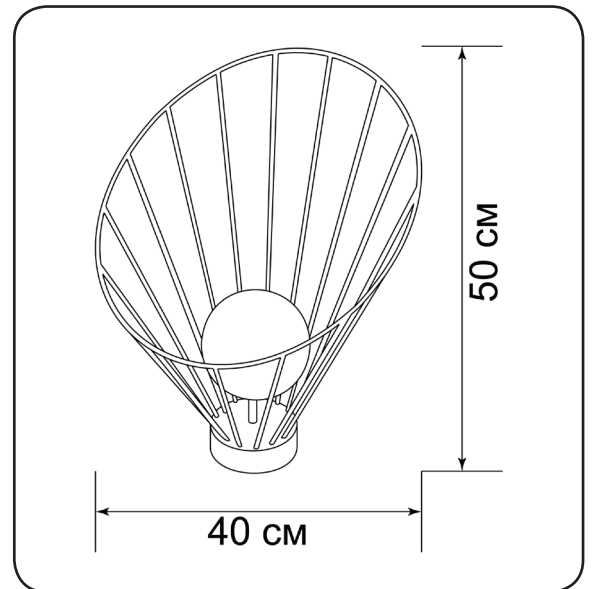

## Table lamp

Imperium Light

## Shell

426150.05.01

Height:	50 cm
Width:	40 cm
Lampholder / Socket:	E14
Number of light sources:	1
Max. wattage:	40 W
Voltage:	220 V (volt)
Material:	metal
Color:	black
Lamp included:	no
Protection class:	IP20
Class:	II