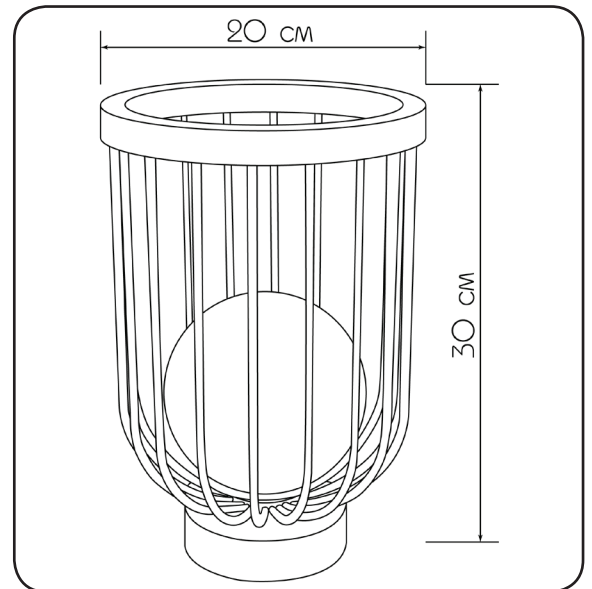

## Table lamp

Imperium Light

## Bowl

429130.49.01

Height:	30 cm
Diameter:	20 cm
Lampholder / Socket:	E14
Number of light sources:	1
Max. wattage:	40 W
Voltage:	220 V (volt)
Material:	metal
Color:	copper
Lamp included:	no
Protection class:	IP20
Class:	II