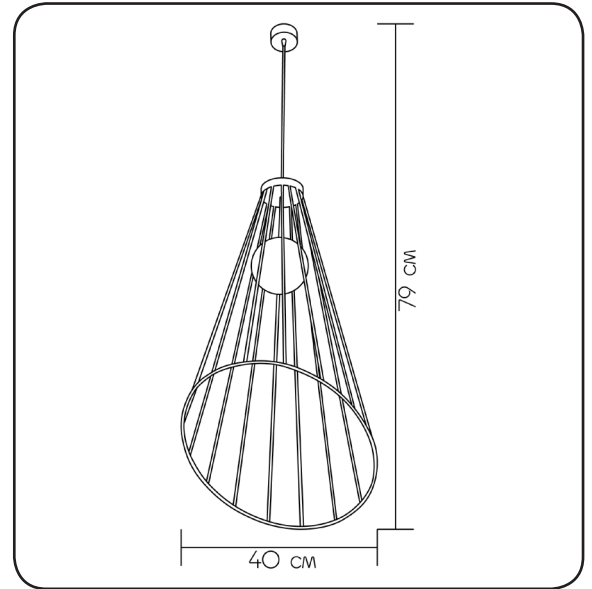

Ceiling lamp

Imperium Light

Shell

430140.05.01

Height:	79 cm
Diameter:	42 cm
Width:	40 cm
Lampholder / Socket:	E14
Number of light sources:	1
Max. wattage:	40 W
Voltage:	220 V (volt)
Material:	metal
Color:	black
Lamp included:	no
Protection class:	IP20
Class:	II