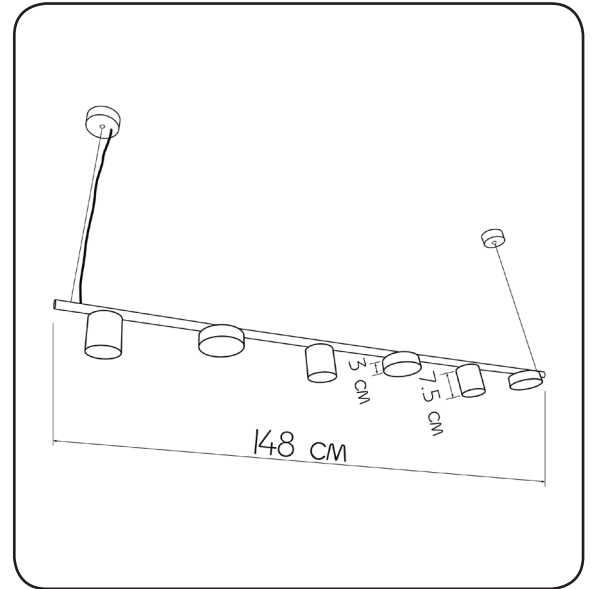

## Rank

4376148.O5.91

Length:	148 cm
Height of lampshade:	7.5 3 cm
Lampholder / Socket:	LED
Number of light sources:	6
Max. wattage:	30 W
Color temperature:	3000 K (Kelvin)
Voltage:	220 V (volt)
Material:	metal
Color:	black
Lamp included:	yes
Protection class:	IP20
Class:	II