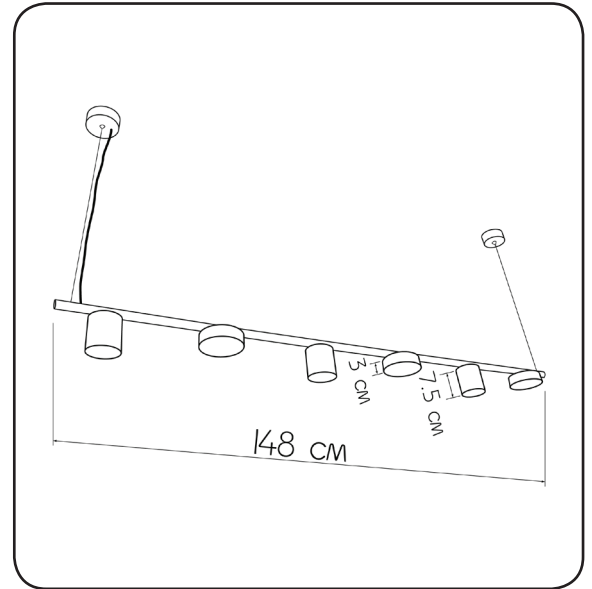

Designer chandeliera

Rank

4376148.O5.92

Length:	148 cm
Height of lampshade:	7.5 3 cm
Lampholder / Socket:	LED
Number of light sources:	6
Max. wattage:	30 W
Color temperature:	4000 K (Kelvin)
Voltage:	220 V (volt)
Material:	metal
Color:	black
Lamp included:	yes
Protection class:	IP20
Class:	II