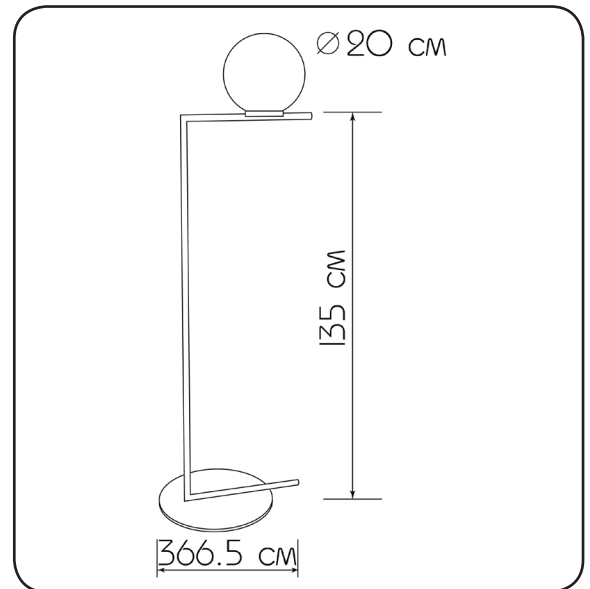

# Floor lamp

## Frame

4381135.12.01

Height:	135 cm
Lampholder / Socket:	E14
Number of light sources:	1
Max. wattage:	40 W
Voltage:	220 V (volt)
Material:	metal
Color:	gold
Lamp included:	no
Protection class:	IP20
Class:	II