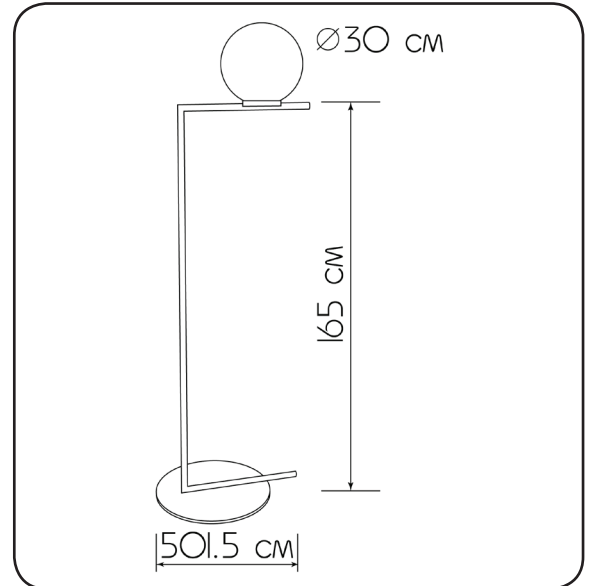

Floor lamp

Frame

4381165.12.01

Height:	165 cm
Lampholder / Socket:	E14
Number of light sources:	1
Max. wattage:	40 W
Voltage:	220 V (volt)
Material:	metal
Color:	gold
Lamp included:	no
Protection class:	IP20
Class:	II