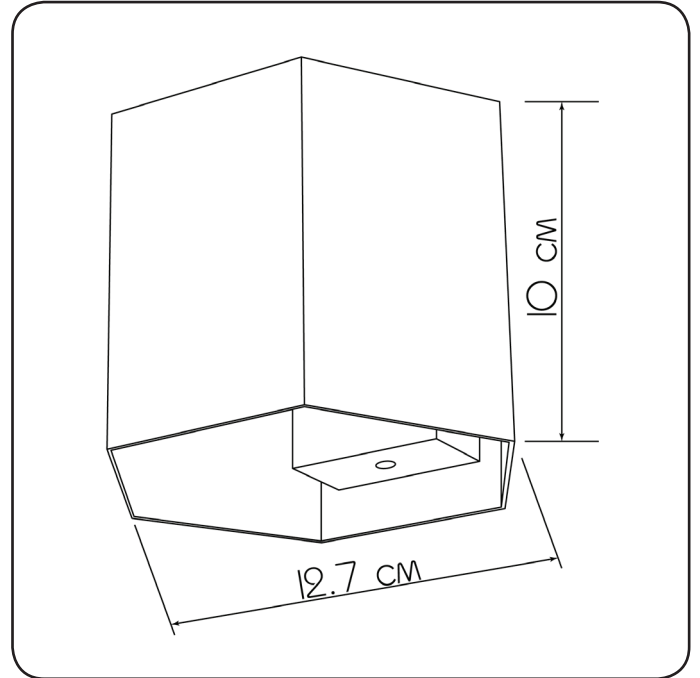

Wall lamp

Imperium Light

HEXAGON

440110.01.01

Height:	10 cm
Width:	12.7 cm
Lampholder / Socket:	G9
Number of light sources:	1
Max. wattage:	5 W
Voltage:	220 V
Material:	metal
Color:	white
Lamp included:	no
Protection class:	IP20