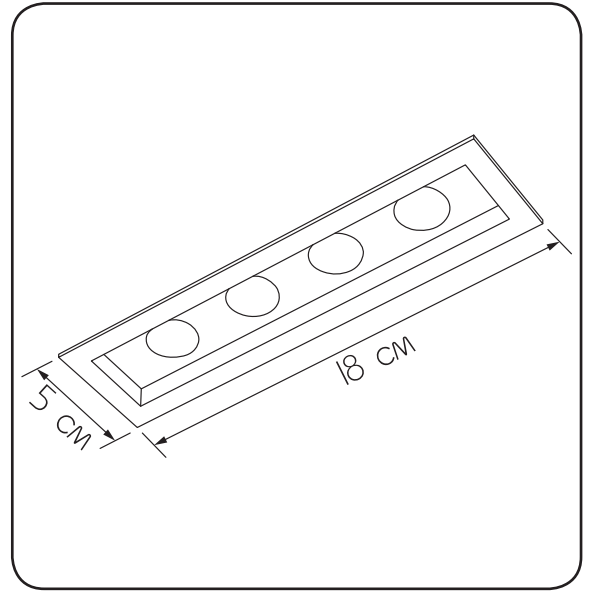

## Express

441418.OI.OI.91

Width:	5 cm
Length:	18 cm
Depth:	5 cm
Lampholder / Socket:	LED
Number of light sources:	4
Max. wattage:	6 W
Color temperature:	3000 K (Kelvin)
Voltage:	220 V (volt)
Material:	metal
Color:	white
Lamp included:	yes
Protection class:	IP20
Class:	II