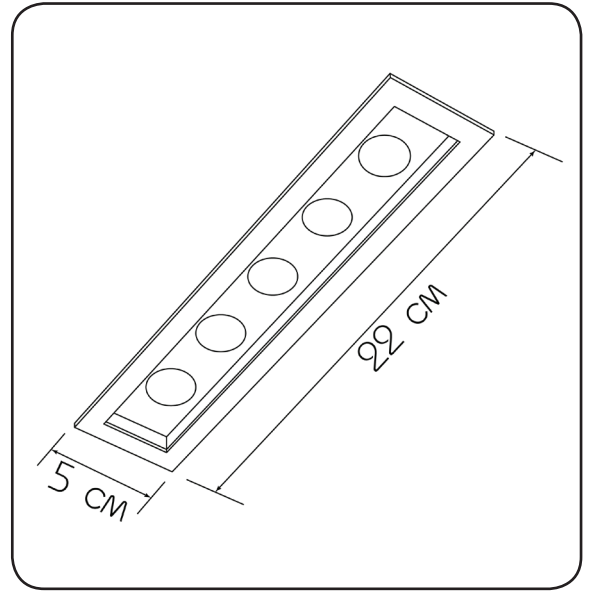

Express

441522.05.01.91

Width:	5 cm
Length:	22 cm
Depth:	5 cm
Lampholder / Socket:	LED
Number of light sources:	5
Max. wattage:	7.5 W
Color temperature:	3000 K (Kelvin)
Voltage:	220 V (volt)
Material:	metal
Color:	black/ white
Lamp included:	yes
Protection class:	IP20
Class:	II