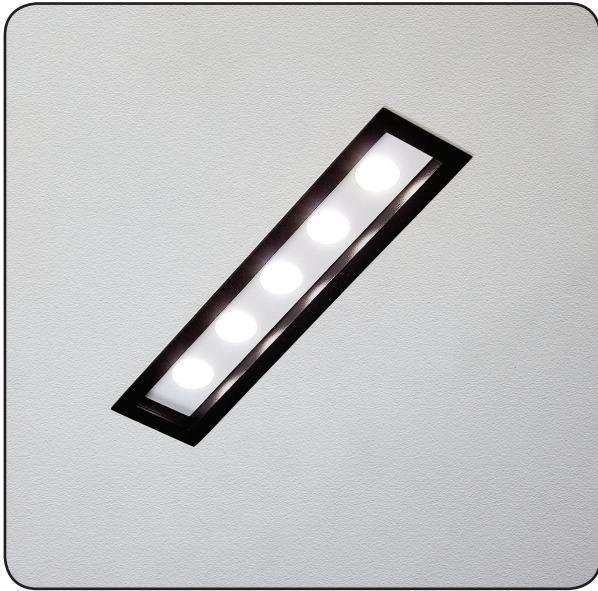

Express

441522.05.01.92

Width:	5 cm
Length:	22 cm
Depth:	5 cm
Lampholder / Socket:	LED
Number of light sources:	5
Max. wattage:	7.5 W
Color temperature:	4000 K (Kelvin)
Voltage:	220 V (volt)
Material:	metal
Color:	black/ white
Lamp included:	yes
Protection class:	IP20
Class:	II