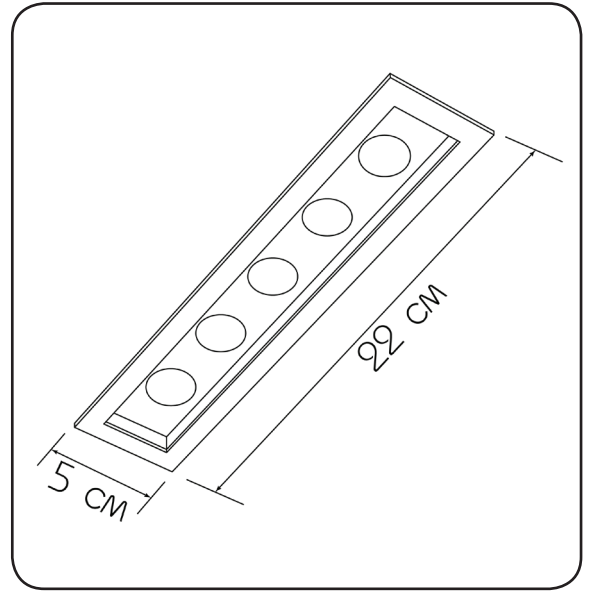

Express

441522.05.01.92

Width:	5 cm
Length:	22 cm
Depth:	5 cm
Lampholder / Socket:	LED
Number of light sources:	5
Max. wattage:	7.5 W
Color temperature:	4000 K (Kelvin)
Voltage:	220 V (volt)
Material:	metal
Color:	black/ white
Lamp included:	yes
Protection class:	IP20
Class:	II