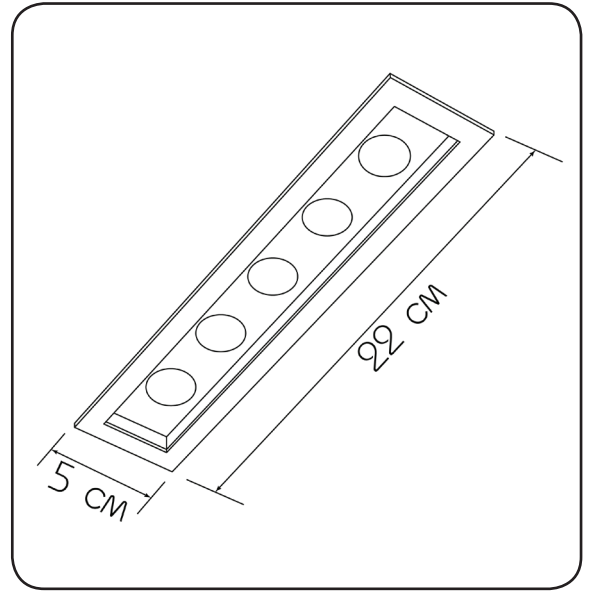

## Express

441522.05.01.93

Width:	5 cm
Length:	22 cm
Depth:	5 cm
Lampholder / Socket:	LED
Number of light sources:	5
Max. wattage:	7.5 W
Color temperature:	6000 K (Kelvin)
Voltage:	220 V (volt)
Material:	metal
Color:	black/ white
Lamp included:	yes
Protection class:	IP20
Class:	II