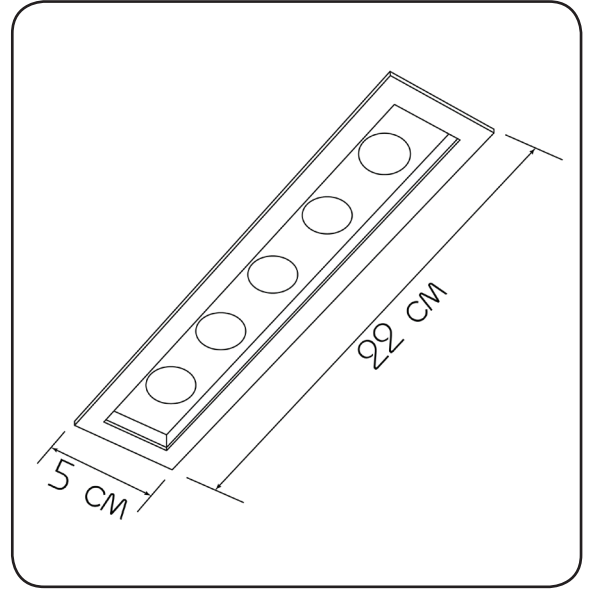

Express

441522.O5.O5.91

Width:	5 cm
Length:	22 cm
Depth:	5 cm
Lampholder / Socket:	LED
Number of light sources:	5
Max. wattage:	7.5 W
Color temperature:	3000 K (Kelvin)
Voltage:	220 V (volt)
Material:	metal
Color:	black/ white
Lamp included:	yes
Protection class:	IP20
Class:	II