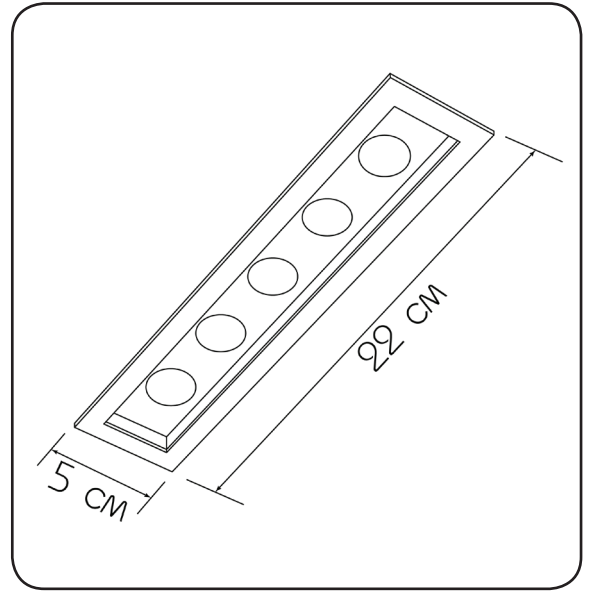

Express

441522.05.05.92

Width:	5 cm
Length:	22 cm
Depth:	5 cm
Lampholder / Socket:	LED
Number of light sources:	5
Max. wattage:	7.5 W
Color temperature:	4000 K (Kelvin)
Voltage:	220 V (volt)
Material:	metal
Color:	black/ white
Lamp included:	yes
Protection class:	IP20
Class:	II