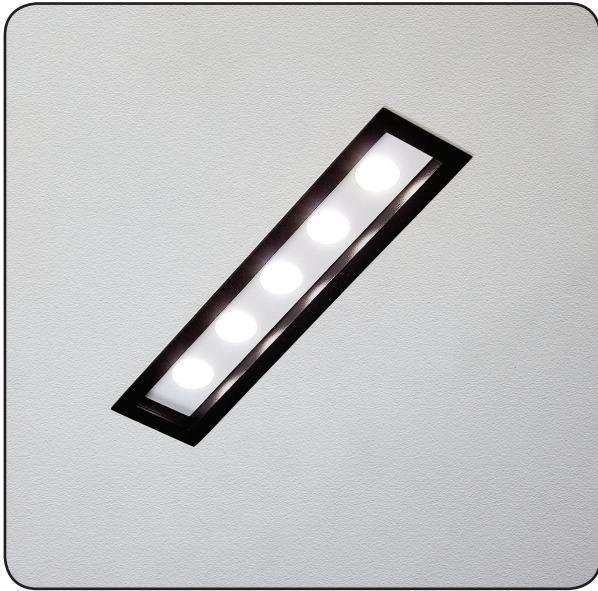

Express

441522.05.05.92

Width:	5 cm
Length:	22 cm
Depth:	5 cm
Lampholder / Socket:	LED
Number of light sources:	5
Max. wattage:	7.5 W
Color temperature:	4000 K (Kelvin)
Voltage:	220 V (volt)
Material:	metal
Color:	black/ white
Lamp included:	yes
Protection class:	IP20
Class:	II