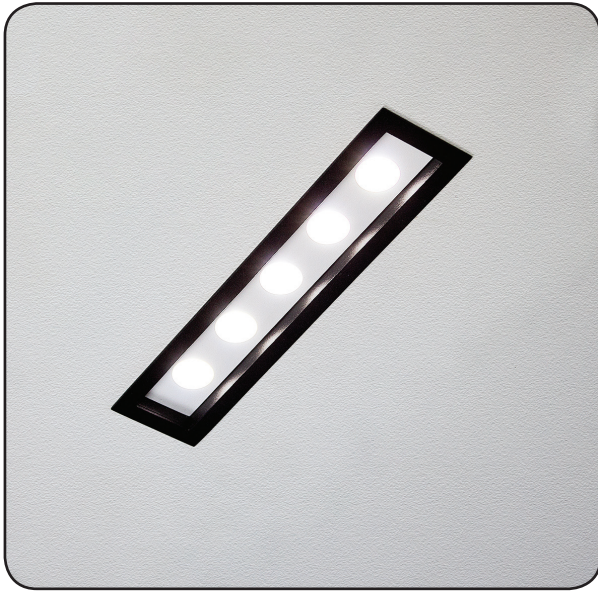

Express

441522.05.05.93

Width:	5 cm
Length:	22 cm
Depth:	5 cm
Lampholder / Socket:	LED
Number of light sources:	5
Max. wattage:	7.5 W
Color temperature:	6000 K (Kelvin)
Voltage:	220 V (volt)
Material:	metal
Color:	black/ white
Lamp included:	yes
Protection class:	IP20
Class:	II