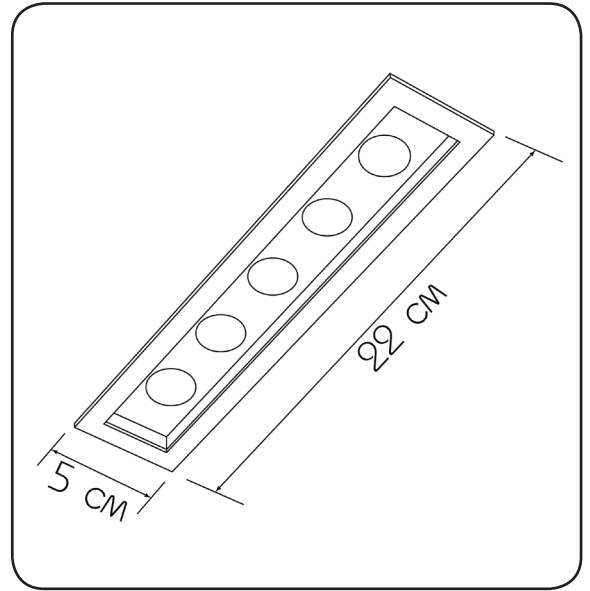

Express

441522.05.05.93

Width:	5 cm
Length:	22 cm
Depth:	5 cm
Lampholder / Socket:	LED
Number of light sources:	5
Max. wattage:	7.5 W
Color temperature:	6000 K (Kelvin)
Voltage:	220 V (volt)
Material:	metal
Color:	black/ white
Lamp included:	yes
Protection class:	IP20
Class:	II