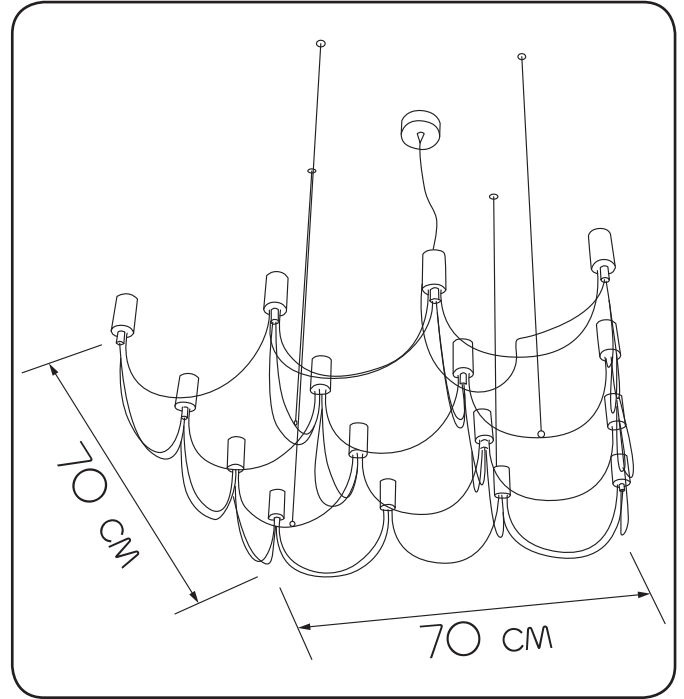

Suspension lamp

Imperium Light

Waver

4331670.05.05

Width:	70 cm
Length:	70 cm
Height of lampshade:	18 cm
Lampholder/ Socket:	E14
Number of light sources:	16
Max. wattage:	40 W
Voltage:	230 V (volt)
Material:	metal
Color:	black
Lamp included:	no
Protection class:	IP20
Class:	II