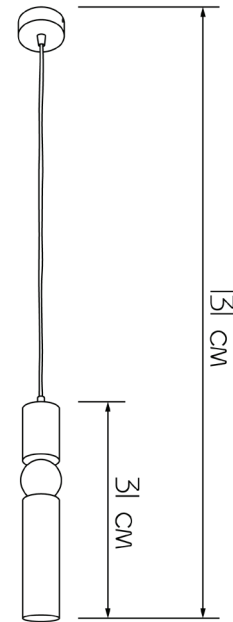

Accent Ball

459131.05.05

Length:	131 cm
Height of lampshade:	31 cm
Lampholder / Socket:	MR16 GU10
Number of light sources:	1
Max. wattage:	50 W
Voltage:	230 V
Material:	metal
Color:	black
Lamp included:	no
Protection class:	IP20