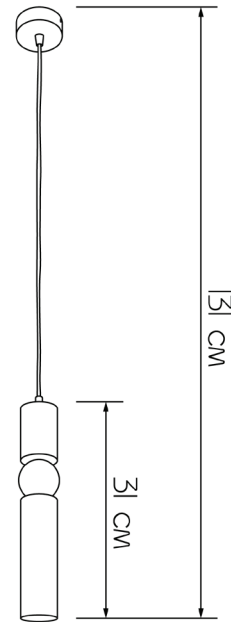

Accent Ball

459131.12.12

Length:	131 cm
Height of lampshade:	31 cm
Lampholder / Socket:	MR16 GU10
Number of light sources:	1
Max. wattage:	50 W
Voltage:	230 V
Material:	metal
Color:	gold
Lamp included:	no
Protection class:	IP20