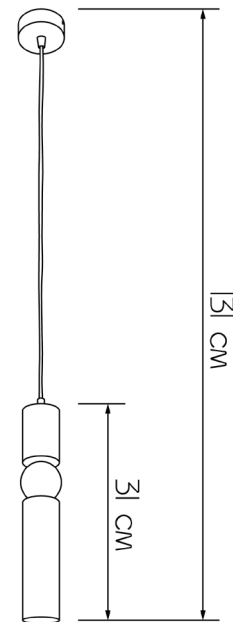

## Accent Ball

459131.49.49

Length:	131 cm
Height of lampshade:	31 cm
Lampholder / Socket:	MR16 GU10
Number of light sources:	1
Max. wattage:	50 W
Voltage:	230 V
Material:	metal
Color:	copper
Lamp included:	no
Protection class:	IP20