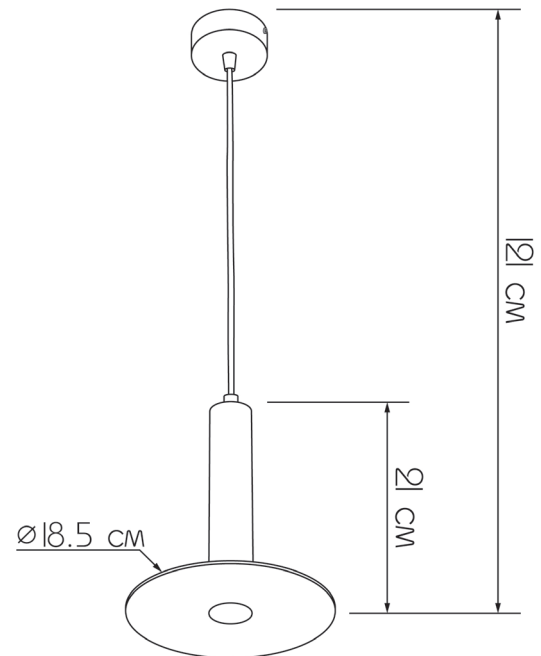

## Rivet

461121.01.01

Length:	121 cm
Height of lampshade:	21 cm
Lampholder / Socket:	G9
Number of light sources:	1
Max. wattage:	5 W
Voltage:	230 V
Material:	metal
Color:	white
Lamp included:	no
Protection class:	IP20