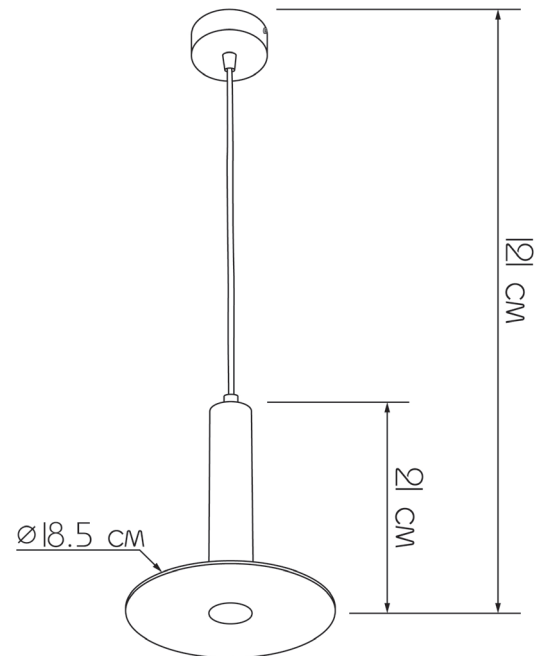

## Rivet

461121.05.05

Length:	121 cm
Height of lampshade:	21 cm
Lampholder / Socket:	G9
Number of light sources:	1
Max. wattage:	5 W
Voltage:	230 V
Material:	metal
Color:	black
Lamp included:	no
Protection class:	IP20