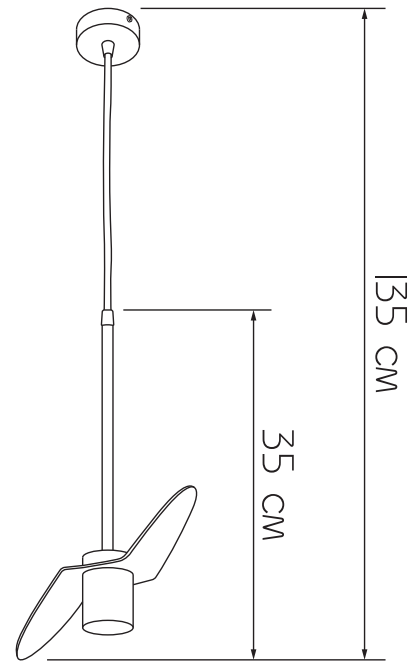

Designer chandeliera

Imperium Light

Petal

462135.OI.OI

Length:	135 cm
Height of lampshade:	35 cm
Lampholder / Socket:	E27 cm
Number of light sources:	1
Max. wattage:	60 W
Voltage:	230 V
Material:	metal
Color:	white
Lamp included:	no
Protection class:	IP20