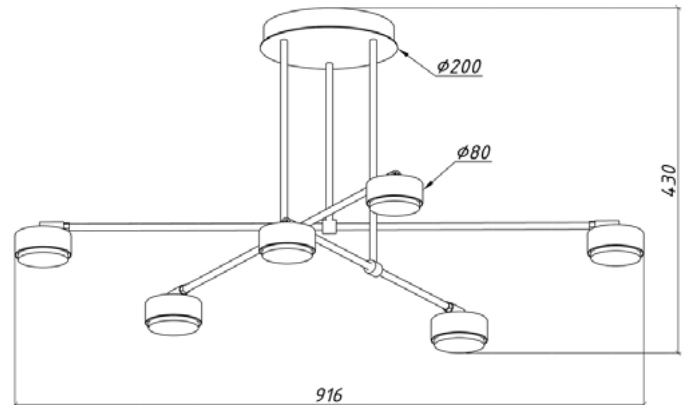

REFLECTORS

463692.05.05

Height:	42 cm
Width:	92 cm
Lampholder / Socket:	GX53
Number of light sources:	6
Max. wattage:	60 Watts
Voltage:	230 Volt
Material:	metal
Color:	black
Lamp included:	no
Protection class:	IP20