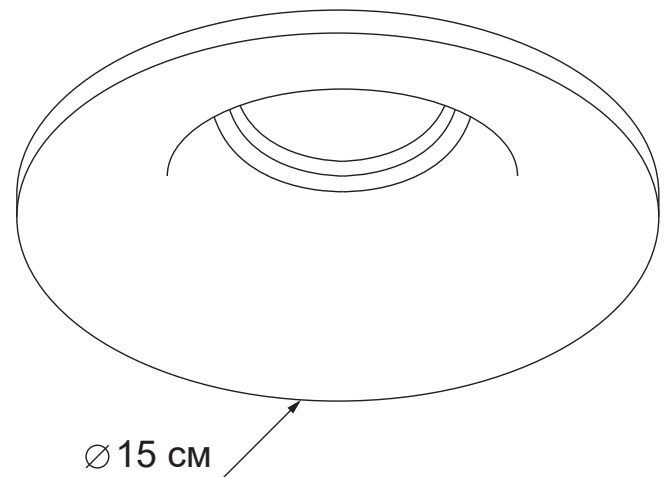

## Monta

465115.OI.OI

Diameter:	15 cm
Lampholder / Socket:	MR16 GU10
Number of light sources:	1
Max. wattage:	50 W
Voltage:	230 V
Material:	gypsum
Color:	white
Lamp included:	no
Protection class:	IP20