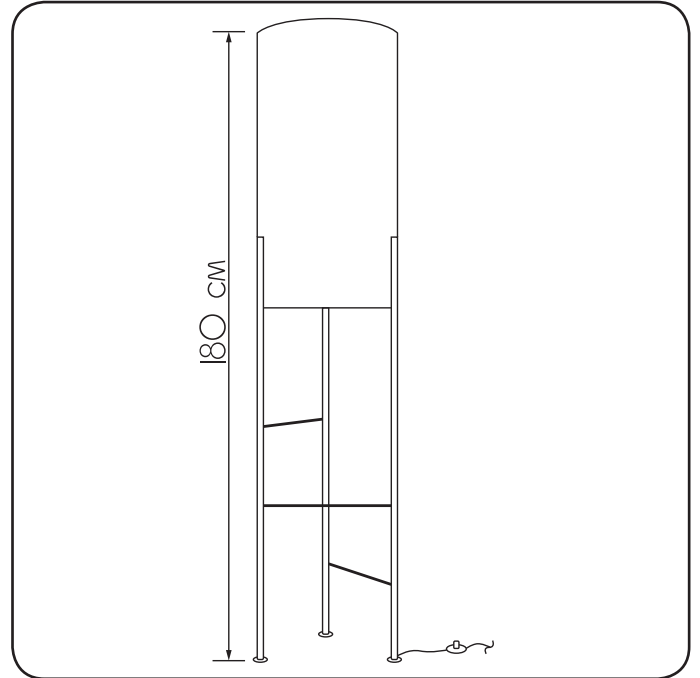

Floor lamp

Imperium Light

Edwin

467180.05.01

Height:	180 cm
Lampholder / Socket:	E27
Number of light source(s):	1
Max. wattage:	60 W (watts)
Voltage:	230 V (volt)
Material:	metal/ fabric
Color:	black/ white
Lamp included:	no
Protection class:	IP20