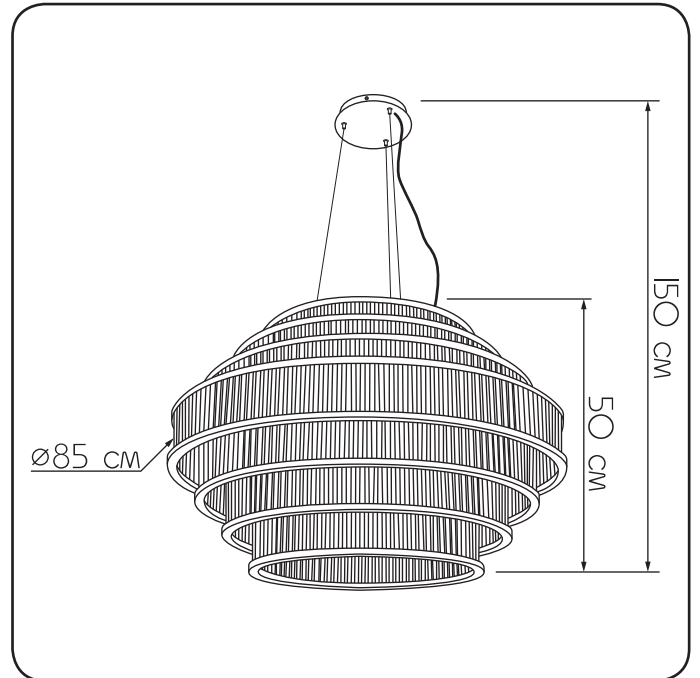

## Absalon

468685.05.6l

Height:	150 cm
Diameter:	85 cm
Height of lampshade::	50 cm
Lampholder / Socket:	E27
Number of light source:	6
Max. wattage:	60 W (watts)
Voltage:	230 V (volt)
Material:	metal/ wood
Color:	black
Lamp included:	no
Protection class:	IP20