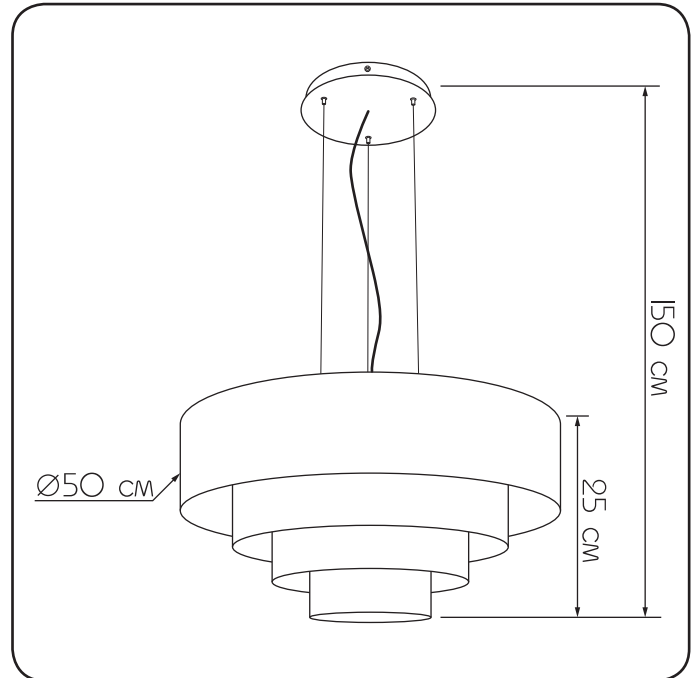

Elsa

469350.49.49

Height:	150 cm
Diameter:	50 cm
Height of lampshade::	25 cm
Lampholder / Socket:	E27
Number of light source:	3
Max. wattage:	60 W (watts)
Voltage:	230 V (volt)
Material:	metal
Color:	copper
Lamp included:	no
Protection class:	IP20