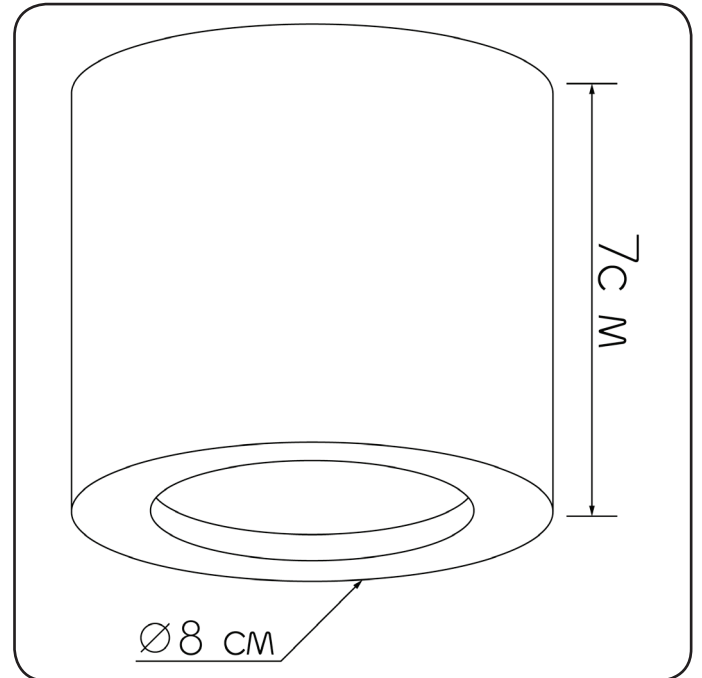

Lily

47018.01.01

Height:	7 cm
Diameter:	8 cm
Lampholder / Socket:	MR16 GU10
Number of light source:	1
Max. wattage:	50 W (watts)
Voltage:	230 V (volt)
Material:	metal
Color:	white
Lamp included:	no
Protection class:	IP20