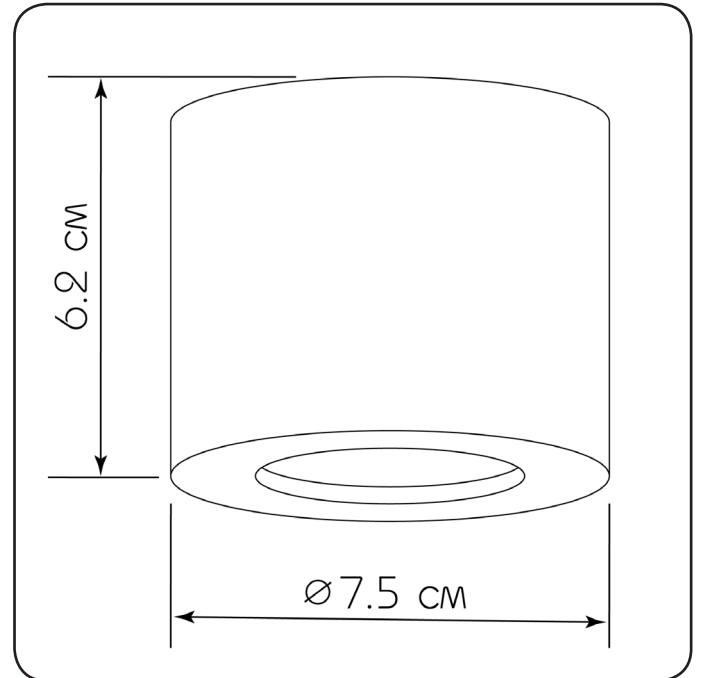

Lily

47018.05.05

Height:	6.2 cm
Diameter:	7.5 cm
Lampholder / Socket:	MR16 GU10
Number of light source:	1
Max. wattage:	50 W (watts)
Voltage:	230 V (volt)
Material:	metal
Color:	white
Lamp included:	no
Protection class:	IP20