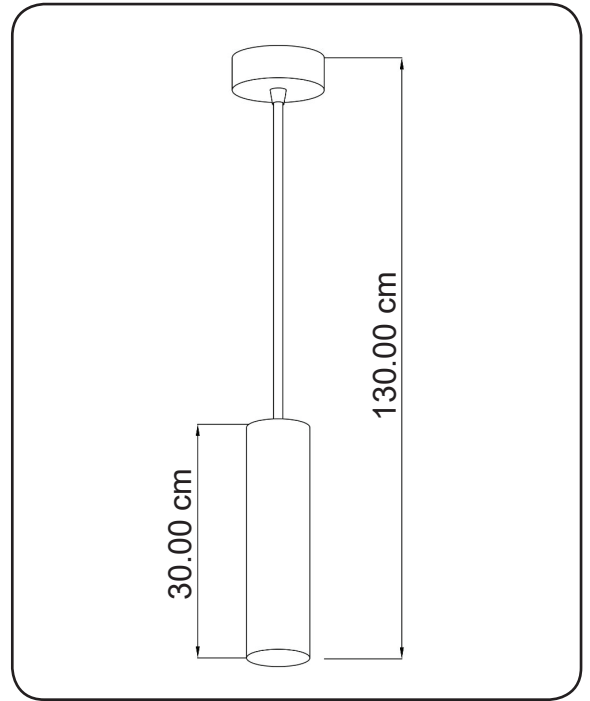

Suspension lamp

Imperium Light

ACCENT

47130.01.01

Height:	130 cm
Diameter:	5,6 cm
Lampshade height:	30 cm
Number of light sources:	1
Socket:	MR16 GU10
Max. wattage:	50 W
Material:	metal
Color:	white
Lamp included:	no
Protection class:	IP20