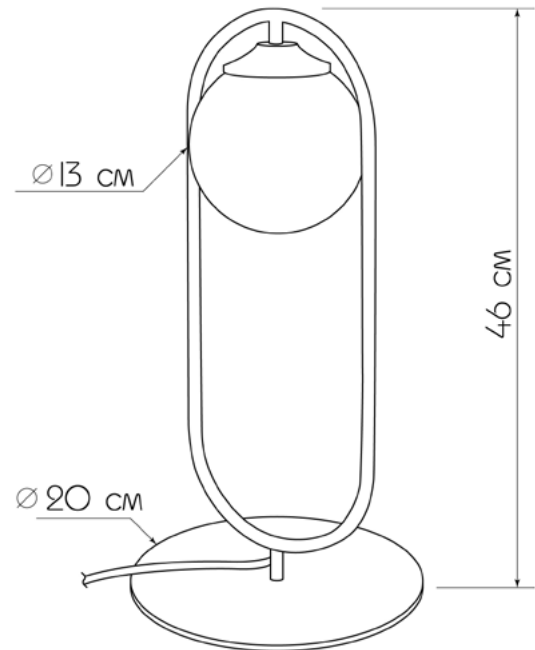

Table lamp

Imperium Light

TWINS

47446.05.01

Height:	46 cm
Diameter of lampshade:	13 cm
Lampholder / Socket:	E14
Number of light sources:	1
Max. wattage:	40 Watts
Voltage:	230 Volt
Material:	metal / glass
Color:	black / white
Lamp included:	no
Protection class:	IP20