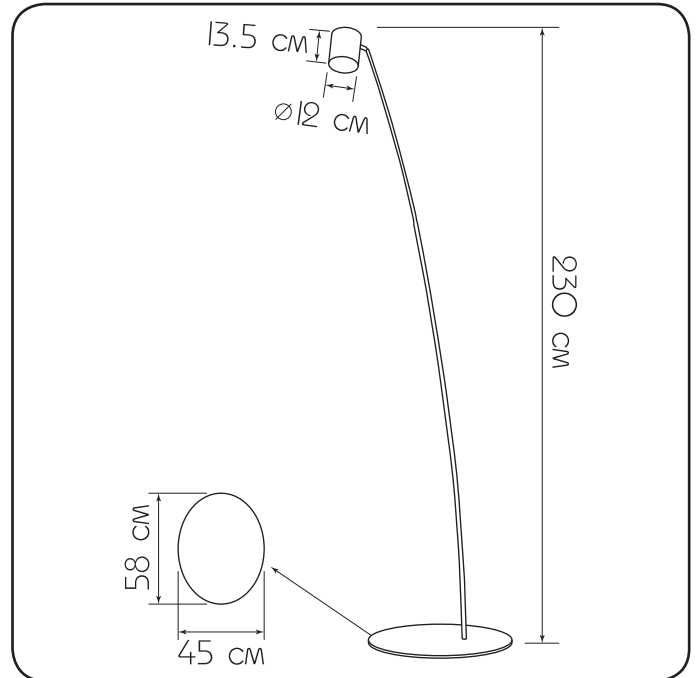

Suspension lamp

Imperium Light

Bert

4751230.05.05

Height:	230 cm
Lampholder / Socket:	MR16 GU10-I
Max. wattage:	50 W
Voltage:	230 V
Material:	metal
Color:	black
Lamp included:	no
Protection class:	IP20