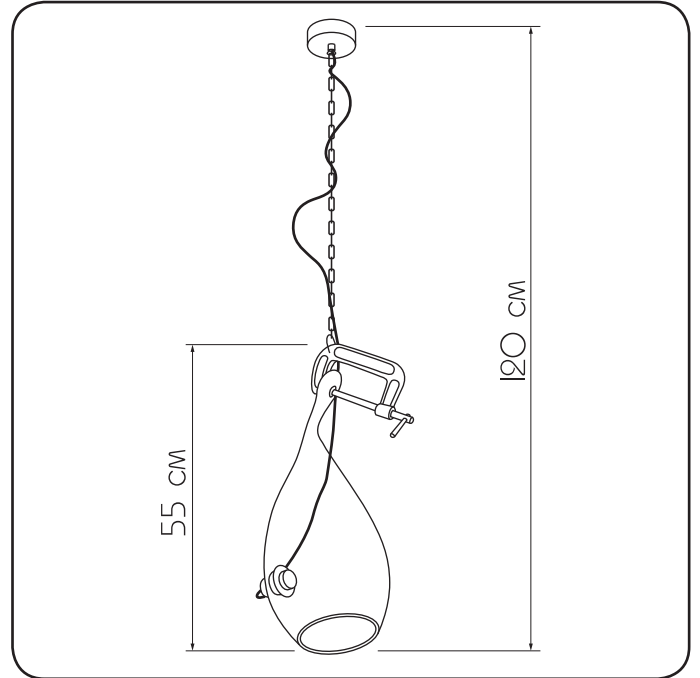

Suspension lamp

Imperium Light

Wineglass

476155.12.00

Height:	120 cm
Height of lampshade:	55 cm
Lampholder / Socket:	E27-I
Max. wattage:	60 W
Voltage:	230 V
Material:	metal/ glass
Color:	gold/ transparent
Lamp included:	no
Protection class:	IP20