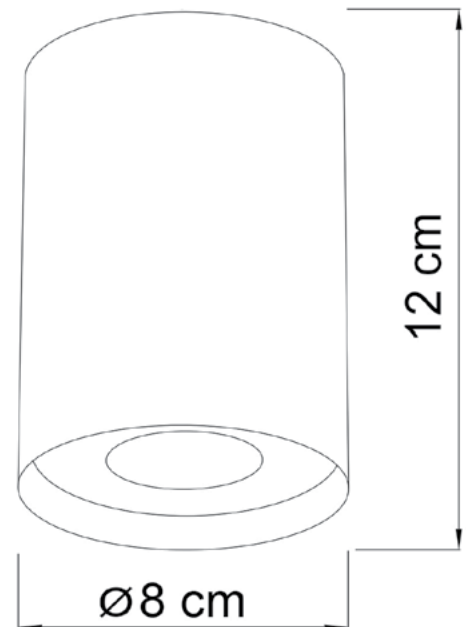

TOKYO

48112.12.12

Height:	12 cm
Diameter:	8 cm
Lampholder / Socket:	MR16 GU10
Number of light sources:	1
Max. wattage:	50W (watts)
Voltage:	230 V (volt)
Material: metal	metal
Color:	gold
Lamp included:	no
Protection class:	IP20