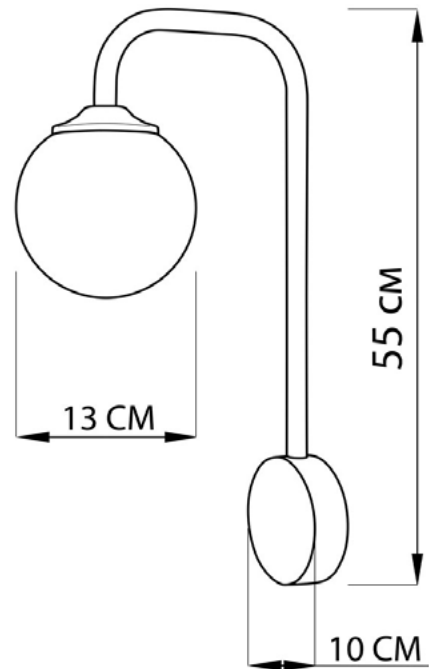

GIRAFFE

574155.05.01

Height:	55 cm
Diameter of lampshade:	13 cm
Spacing from wall:	24,7 cm
Lampholder / Socket:	E14
Number of light sources:	1
Max. wattage:	50 W
Voltage:	230 V
Material:	metal/ glass
Color:	Black/ white
Lamp included:	no
Protection class:	IP20