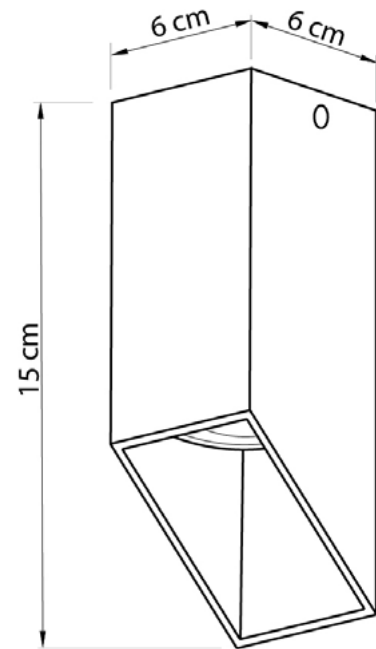

BELFRY

57515.01.01

Width:	6 cm
Height:	15 cm
Lampholder / Socket:	MR16 GU10
Number of light sources:	1
Max. wattage:	50 W
Voltage:	230 V
Material:	metal
Color:	white
Lamp included:	no
Protection class:	IP20