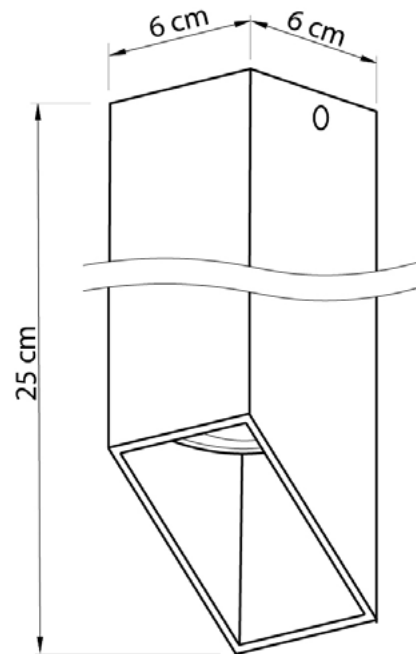

BELFRY

575125.01.01

Width:	6 cm
Height:	25 cm
Lampholder / Socket:	MR16 GU10
Number of light sources:	1
Max. wattage:	50 W
Voltage:	230 V
Material:	metal
Color:	white
Lamp included:	no
Protection class:	IP20