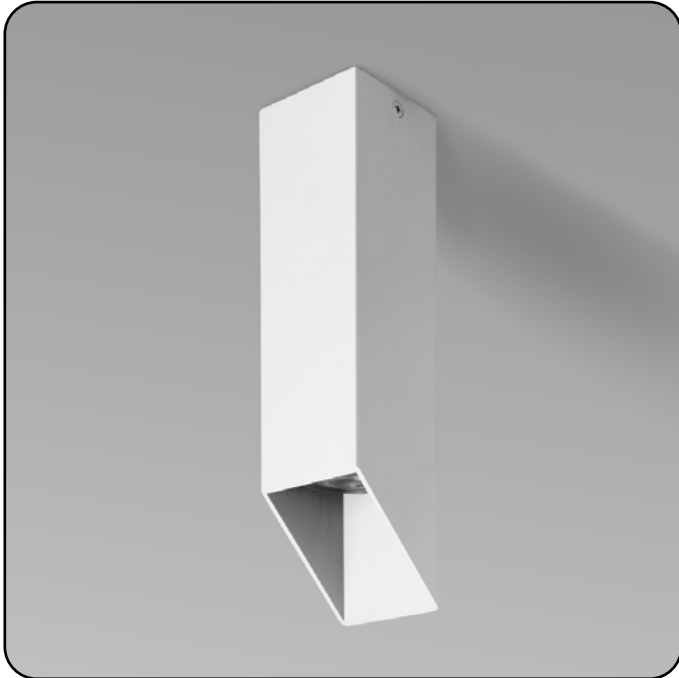

BELFRY

575125.01.01

Width:	6 cm
Height:	25 cm
Lampholder / Socket:	MR16 GU10
Number of light sources:	1
Max. wattage:	50 W
Voltage:	230 V
Material:	metal
Color:	white
Lamp included:	no
Protection class:	IP20