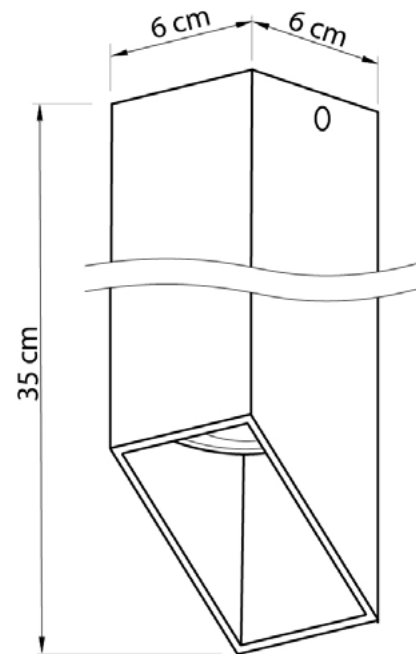

BELFRY

575135.OI.OI

Width:	6 cm
Height:	35 cm
Lampholder / Socket:	MR16 GU10
Number of light sources:	1
Max. wattage:	50 W
Voltage:	230 V
Material:	metal
Color:	white
Lamp included:	no
Protection class:	IP20