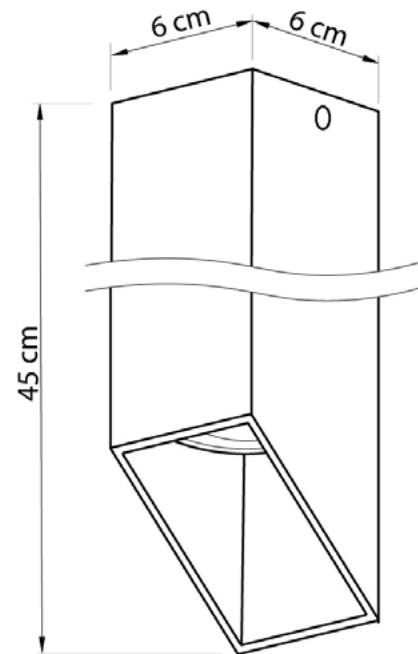

BELFRY

575145.OI.OI

Width:	6 cm
Height:	45 cm
Lampholder / Socket:	MR16 GU10
Number of light sources:	1
Max. wattage:	50 W
Voltage:	230 V
Material:	metal
Color:	white
Lamp included:	no
Protection class:	IP20